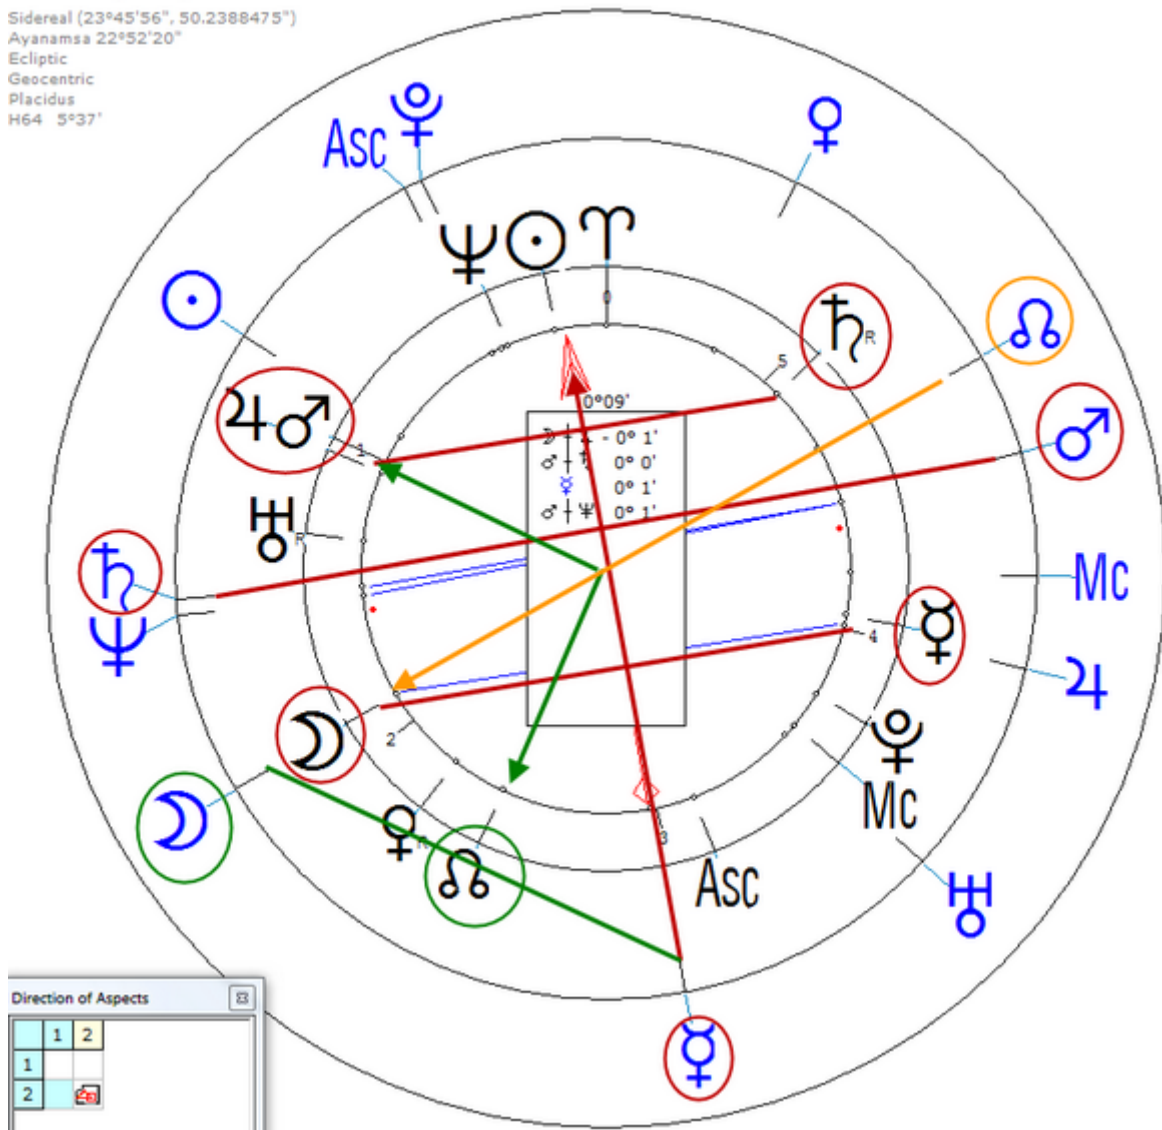

Elizondo, Virgilio

26 August 1935 at 09:00 (= 09:00 AM)San Antonio, Texas, 29n25, 98w30

Mexican-American Roman Catholic priest.

<https://www.astro.com/astro-databank/Elizondo,_Virgilio>

Death by Suicide 14 March 2016 Bexar TX, USA(Gunshot to head, age 80)

Progressed Lunar Return (Harmonic 64)

Lunar σ/τ = Lunar ψ = $\mathcal{D}_n/\psi_n$ = σ_n/τ_n

Lunar $\mathcal{D}/\psi$ = δ_n = σ_n/τ_n (Gunshot)

Lunar δ = $\mathcal{D}_n$

Elizondo, Virgilio
26 August 1935 Mon 9:00 (GMT-6) 29°25'26"N 98°29'36"W
San Antonio, Texas, USA
Sidereal (23°45'56", 50.2388475°)
Ayanamsa 22°52'20"
Ecliptic
Geocentric
Placidus
H64 5°37'